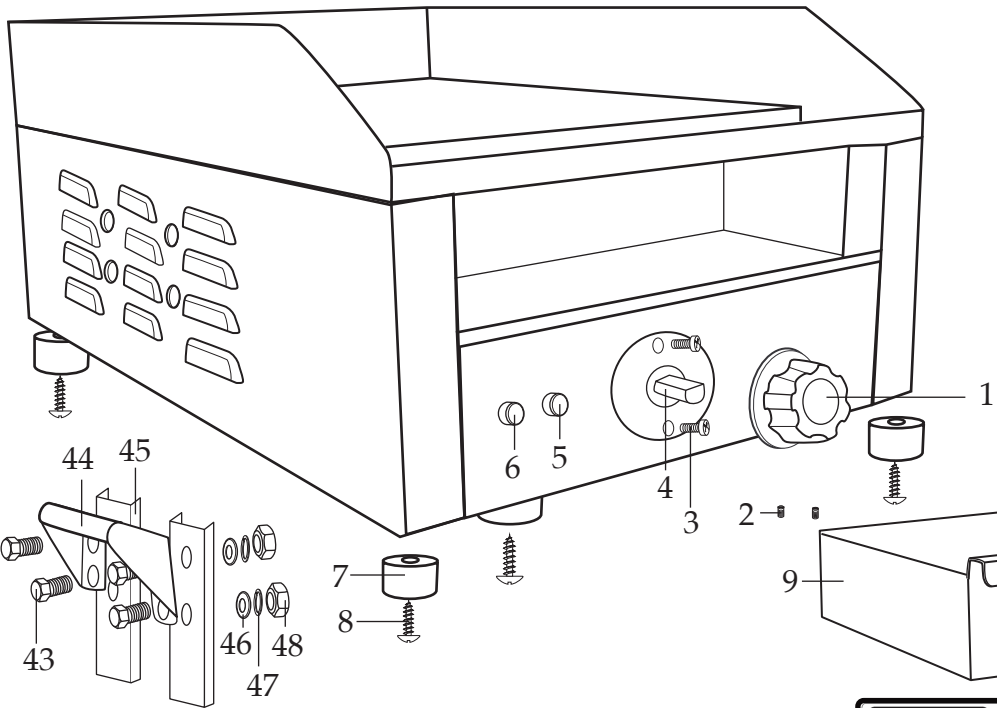

## Europe Countertop Grill WGR140E

Unit Information	
2000 Watts	
220-240 Volts	
14" x 16" Grilling Surface	

**WARING COMMERCIAL** IPX1  
 CE  
 TORRINGTON, CT 06790  
 14" GRIDDLE  
 MODEL: WGR140E  
 220-240V AC 50/60Hz 2000W  
 MADE IN CHINA  
 WWW.WARINGCOMMERCIALPRODUCTS.COM  
 SERIAL: ←