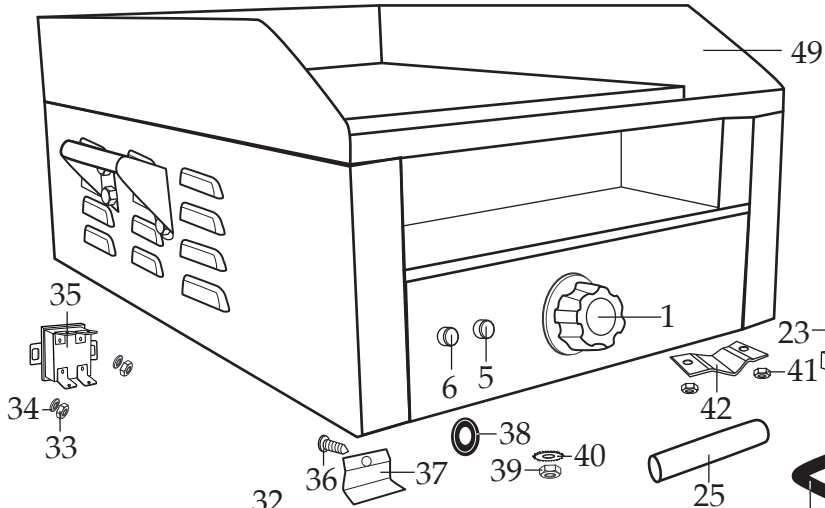

## Europe Countertop Grill WGR140E

Unit Information	
2000 Watts	
220-240 Volts	
14" x 16" Grilling Surface	

**WARING COMMERCIAL** IPX1  
 CE  
 TORRINGTON, CT 06790  
 14" GRIDDLE  
 MODEL: WGR140E  
 220-240V AC 50/60Hz 2000W  
 MADE IN CHINA  
 WWW.WARINGCOMMERCIALPRODUCTS.COM  
 SERIAL: ←