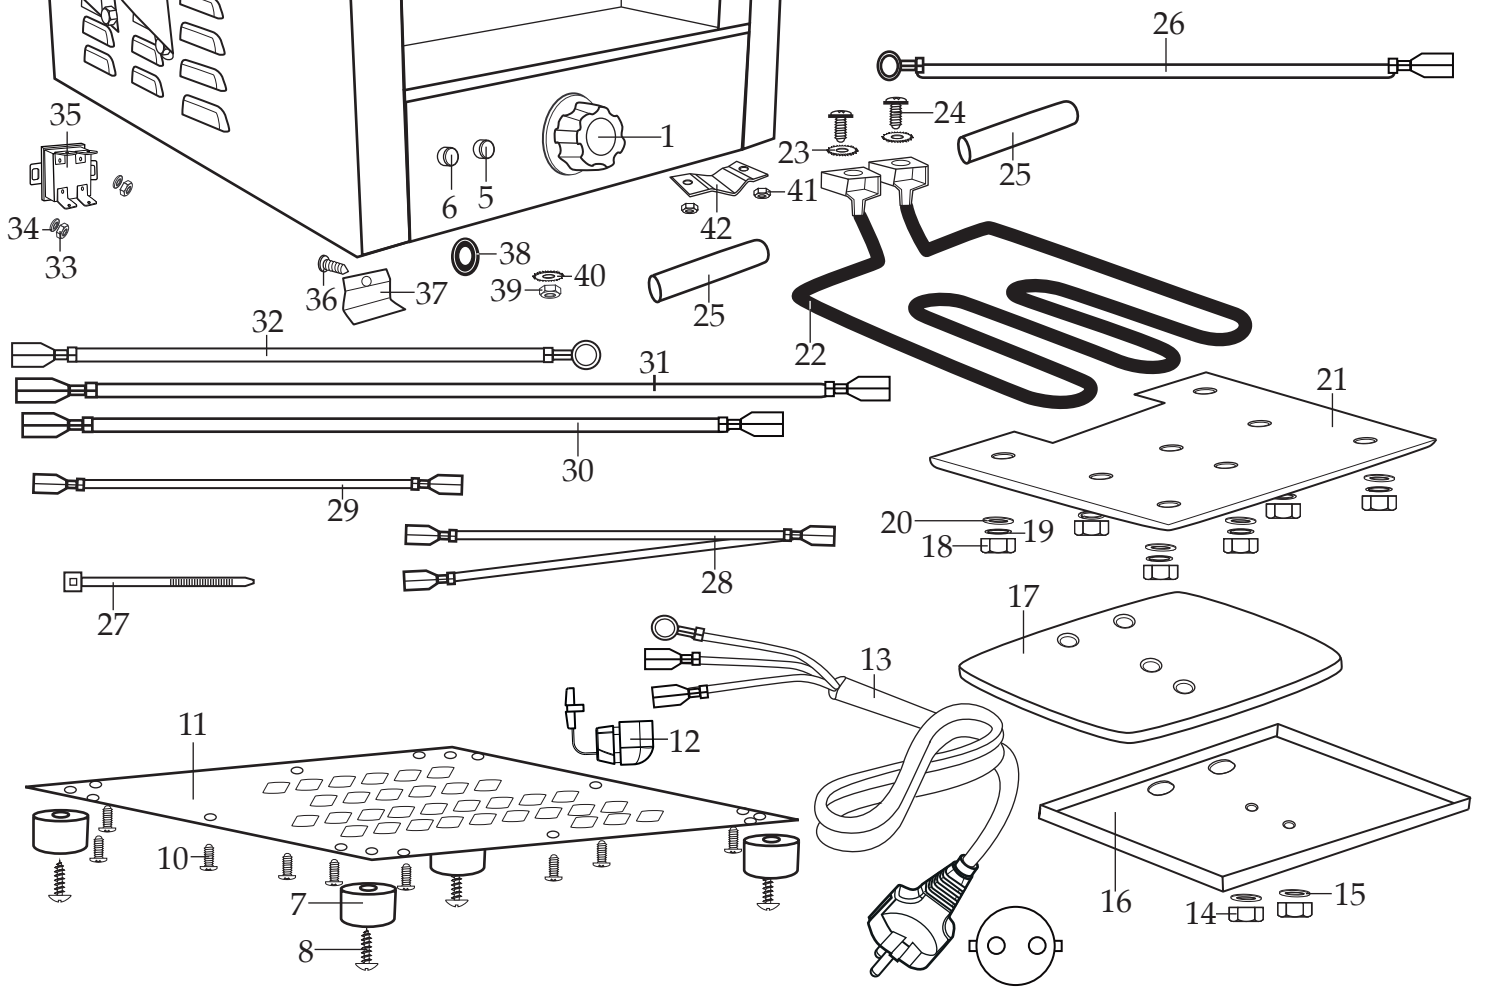

WARING COMMERCIAL IPX1
CE
TORRINGTON, CT 06790
14" GRIDDLE
MODEL: WGR140E
220-240V AC 50/60Hz 2000W
MADE IN CHINA
WWW.WARINGCOMMERCIALPRODUCTS.COM
SERIAL: ←

Date Code Location
YY|MM|DD
year year | month month | day day