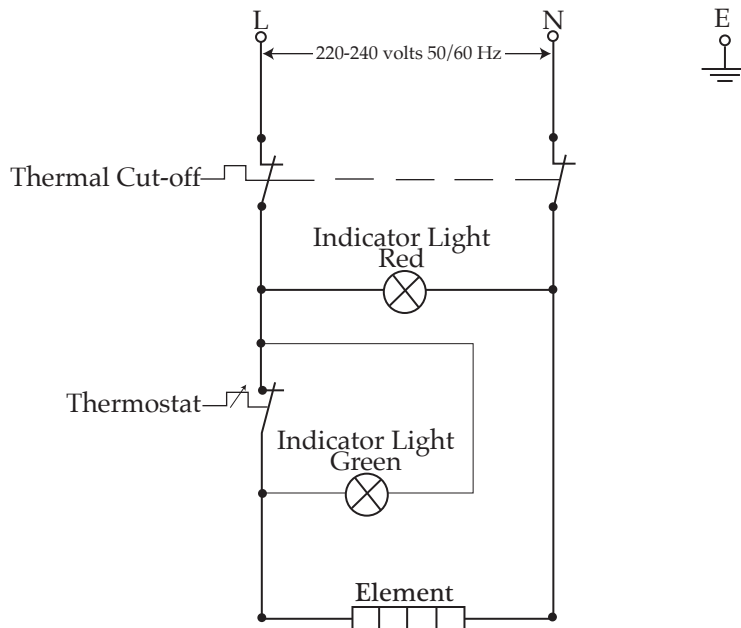

Catalog/Model

WGR140E

Waring Factory Service Center
314 Ella T. Grasso Ave.
Torrington, CT 06790
Tele. 1-800-269-6640
Fax 860-496-9017
www.waringcommercialproducts.com

Illustration #	Part #	Description
33	029998	Nut (2 required)
34	029997	Washer (2 required)
35	030157	Thermal Cut-off
36	030006	Screw
37	030532	Thermostat Wire Bracket
38	030533	Housing Lead Protector
39	030534	Nut (ground)
40	029959	Lock Washer (ground)
41	030537	Nut (2 required)
42	030538	Thermostat Bracket
43	030540	Bolt (4 required per handle)
44	030539	Handle (2 required)
45	030541	Bracket (2 required per handle)
46	030542	Washer (4 required per handle)
47	030543	Spring Washer (4 required per handle)
48	030544	Nut (4 required per handle)
49	033822	Top Housing with Grill Plate and Handles

Wiring Diagram